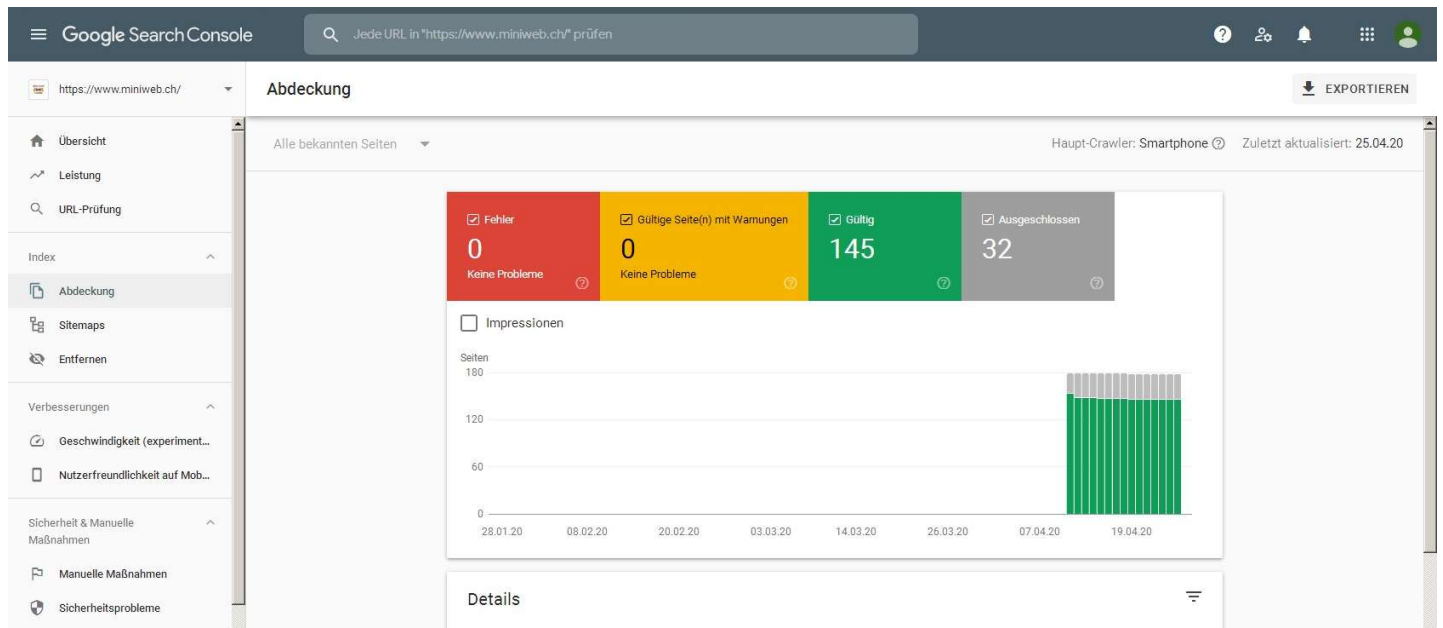

MINI CLUB LUZERN

Mitglied der Swiss Historic Vehicle Federation (SHVF) · mcl@miniweb.ch · www.miniweb.ch

Details: Diese Saison war ich zuerst dran, die wiederholt nötigen Anpassungen an bisher korrekten Seiten vorzunehmen.

The screenshot shows an email interface with a list of messages and a selected message. The selected message is from the Google Search Console Team, dated 10.04.2020 22:29, with the subject "Mobile Usability issues successfully fixed for site https://www.miniweb.ch/". The email body contains the Google Search Console logo and the text: "Mobile Usability issues successfully fixed for site https://www.miniweb.ch/".

Bei fast 180 Google bekannten Seiten, automatisch verdoppelt, sowie zweifach entstehend für Desktop und Mobile, kamen ausführlichere neue Inhalte etwas kurz. Dies auch, weil die Material-Lieferung normalerweise von mir selber kommt. An dieser Stelle meinen Dank an Nicola und Ralph, welche mir Bilder lieferten.

Hier die Aufschlüsselung was Google Fehler-mässig zur MCL-Homepage meint: