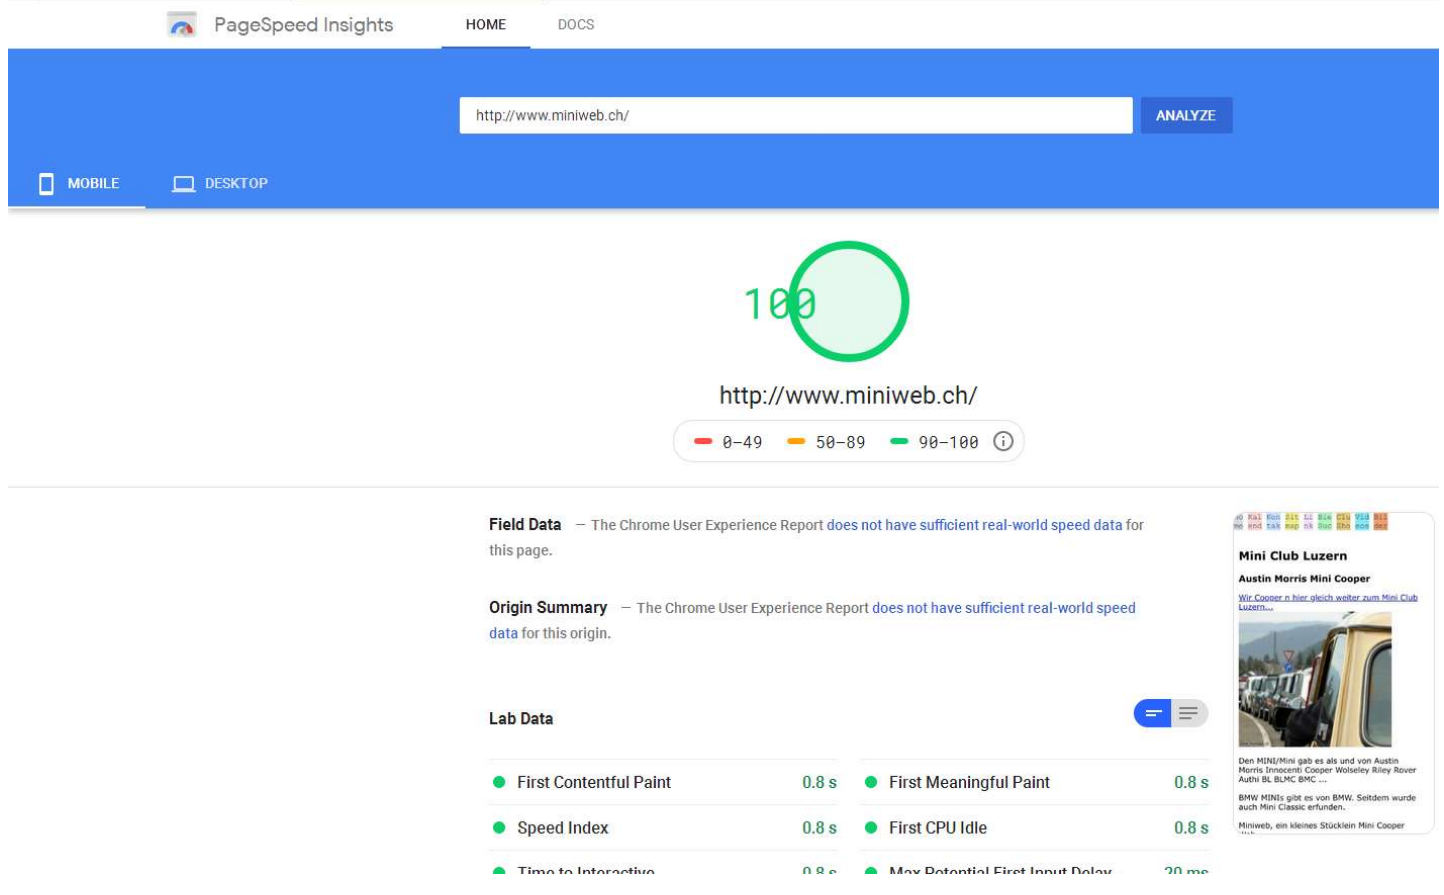

MINI CLUB LUZERN

Mitglied der Swiss Historic Vehicle Federation (SHVF) · mcl@miniweb.ch · www.miniweb.ch

Werte in Richtung von 100 sind eher gar nicht möglich.
Und dass eine durchgängig einwandfreie Darstellung fast nicht möglich ist, ist am entsprechenden Mobile-Report ersichtlich, wo es die 100 nicht in den Kreis hinein schafft:

Das waren ein paar Details.